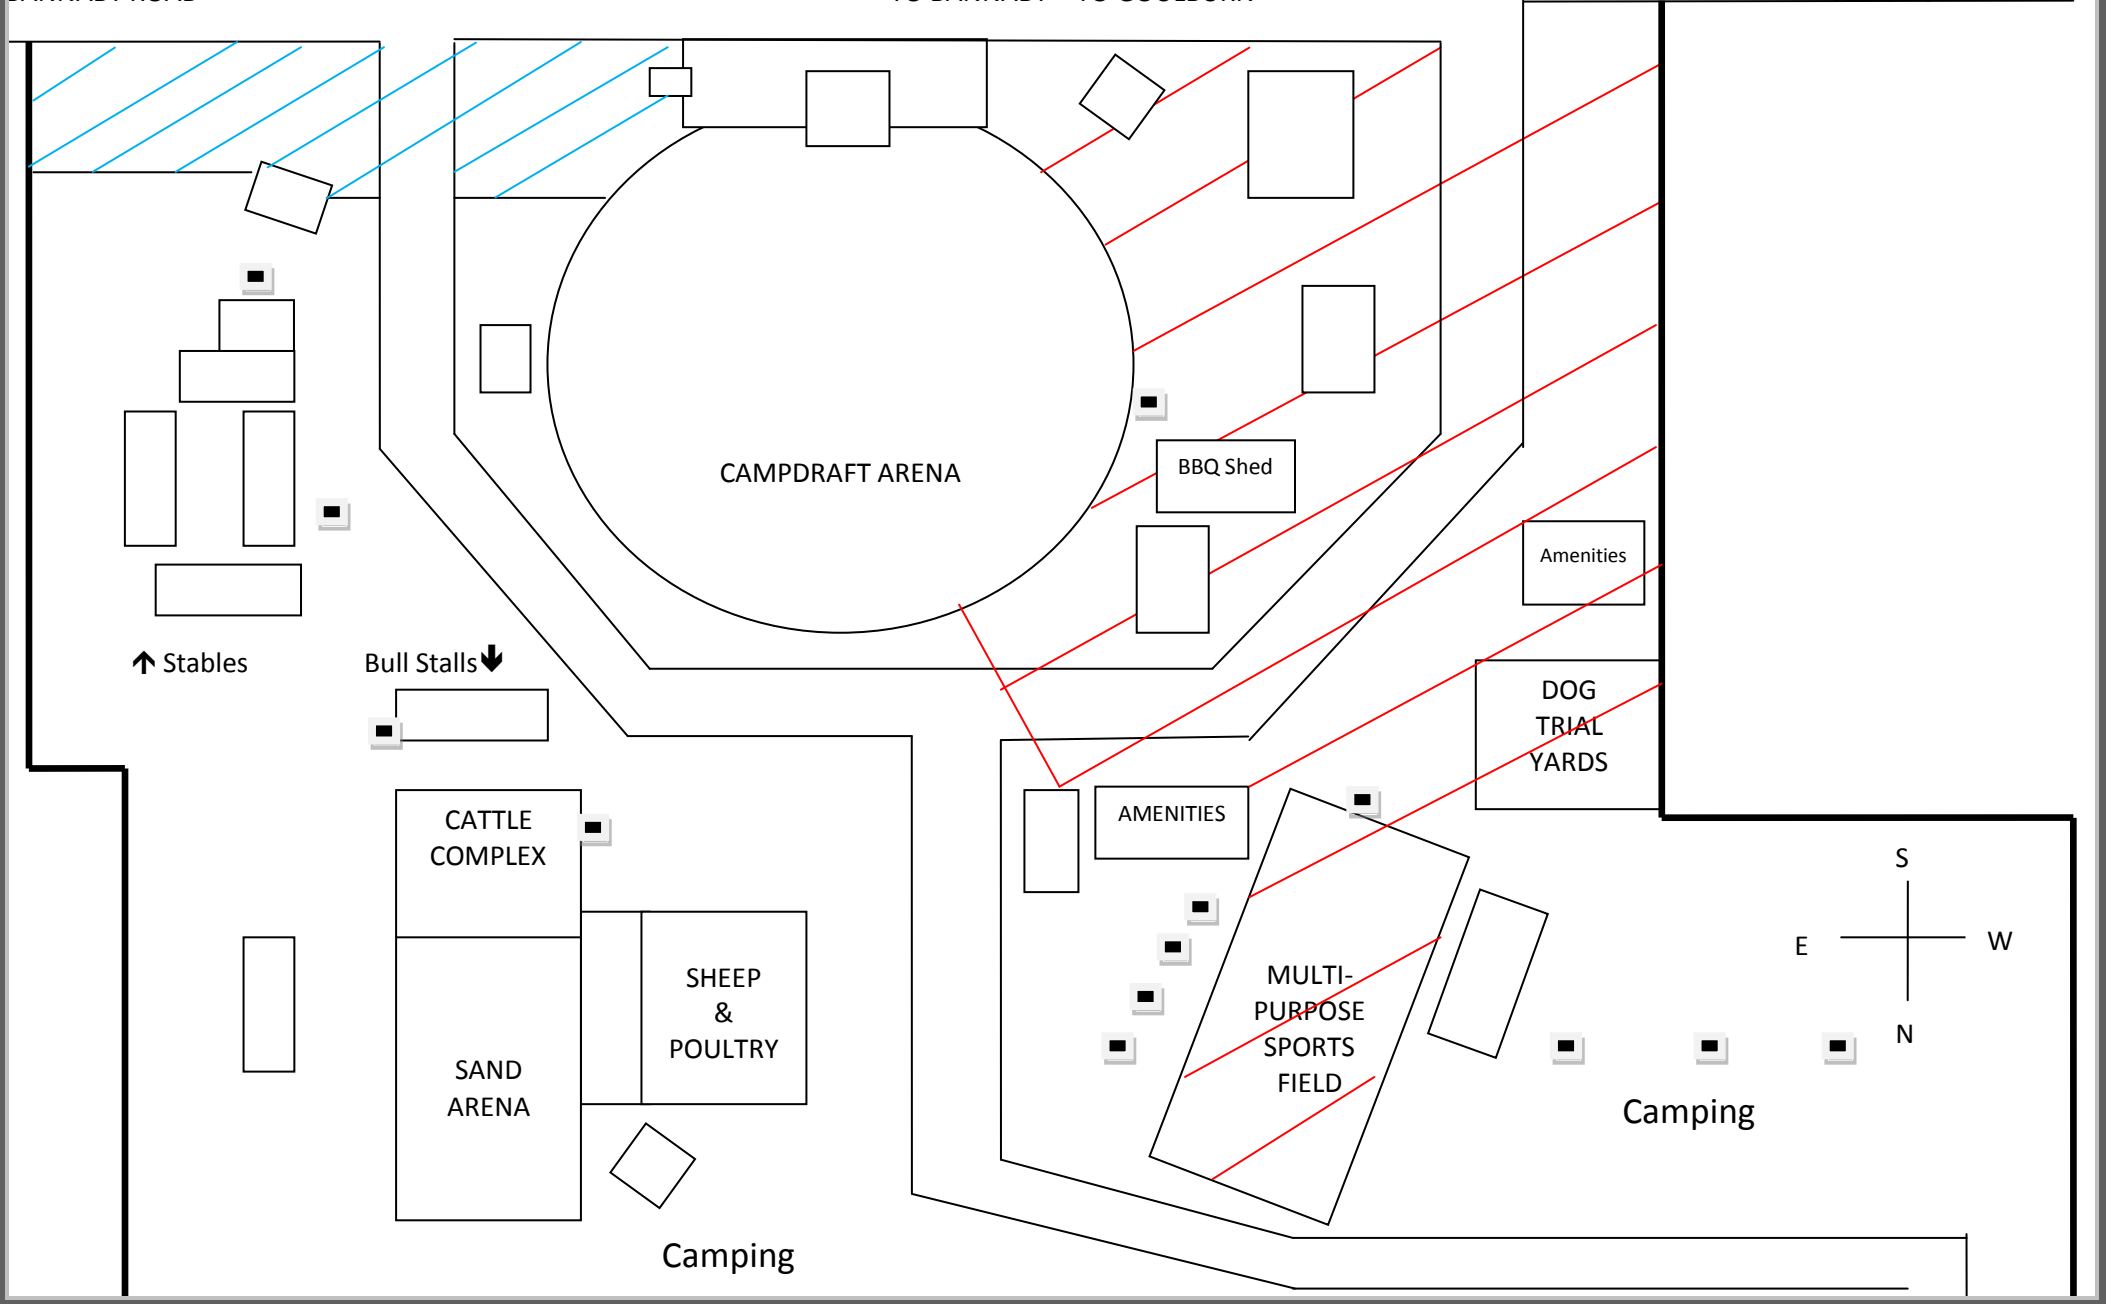

MAP OF TARALGA SHOWGROUND

■ = POWER OUTLETS

— = HORSE FREE ZONE

— = NO CAMPING RODEO STOCK CONTRACTORS & COMMITTEE ONLY

BANNABY ROAD

< TO BANNABY – TO GOULBURN >

WALSH STREET

↑ Stables

Bull Stalls ↓

CAMPDRAFT ARENA

BBQ Shed

Amenities

DOG TRIAL YARDS

CATTLE COMPLEX

AMENITIES

SAND ARENA

SHEEP & POULTRY

MULTI-PURPOSE SPORTS FIELD

Camping

Camping